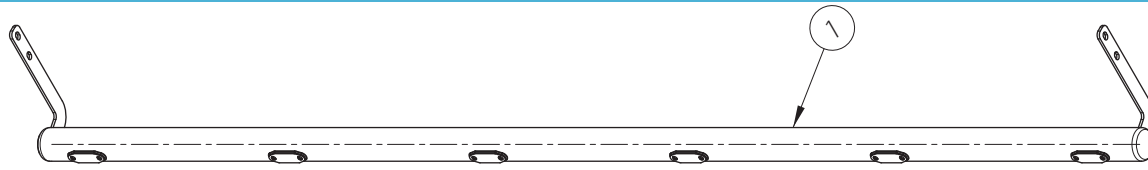

BATV485

batv485- base 3700mm

1. sidebar x2

- Measures / Mesures : batv480 - 110x280x2450
- Weight / Poids : 12,3 kg
- Time of mounting / Temps de pose : 30 min.

Pilt 1 / Pic. 1 / Рис. 1

Pilt 2 / Pic. 2 / Рис. 2

- Mount the sidebars with original bolts (pic. 1 and 2).