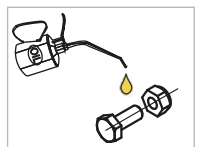

8,3 kg

Max. weight of assembly of extralights : 2,6 kg

Time of mounting : 45 min

M8 - 25Nm