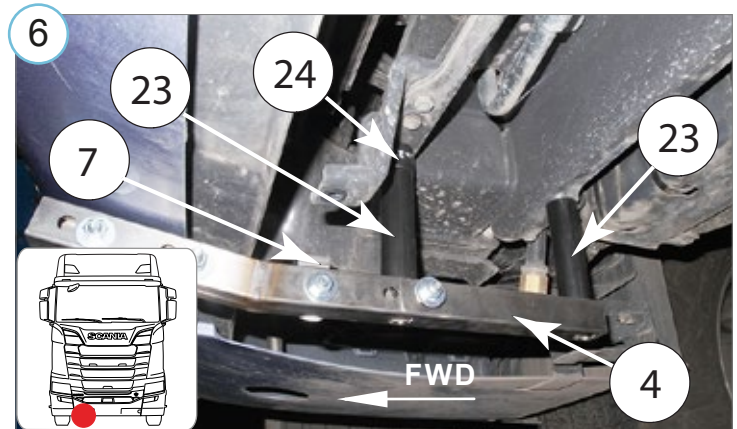

Scania R 2016-

Esistangekaitse 3-osaline | Cityguard 3 part design | Передняя дуга 3 части дизайна | Cityguard 3-teiliges Design

Low bumper