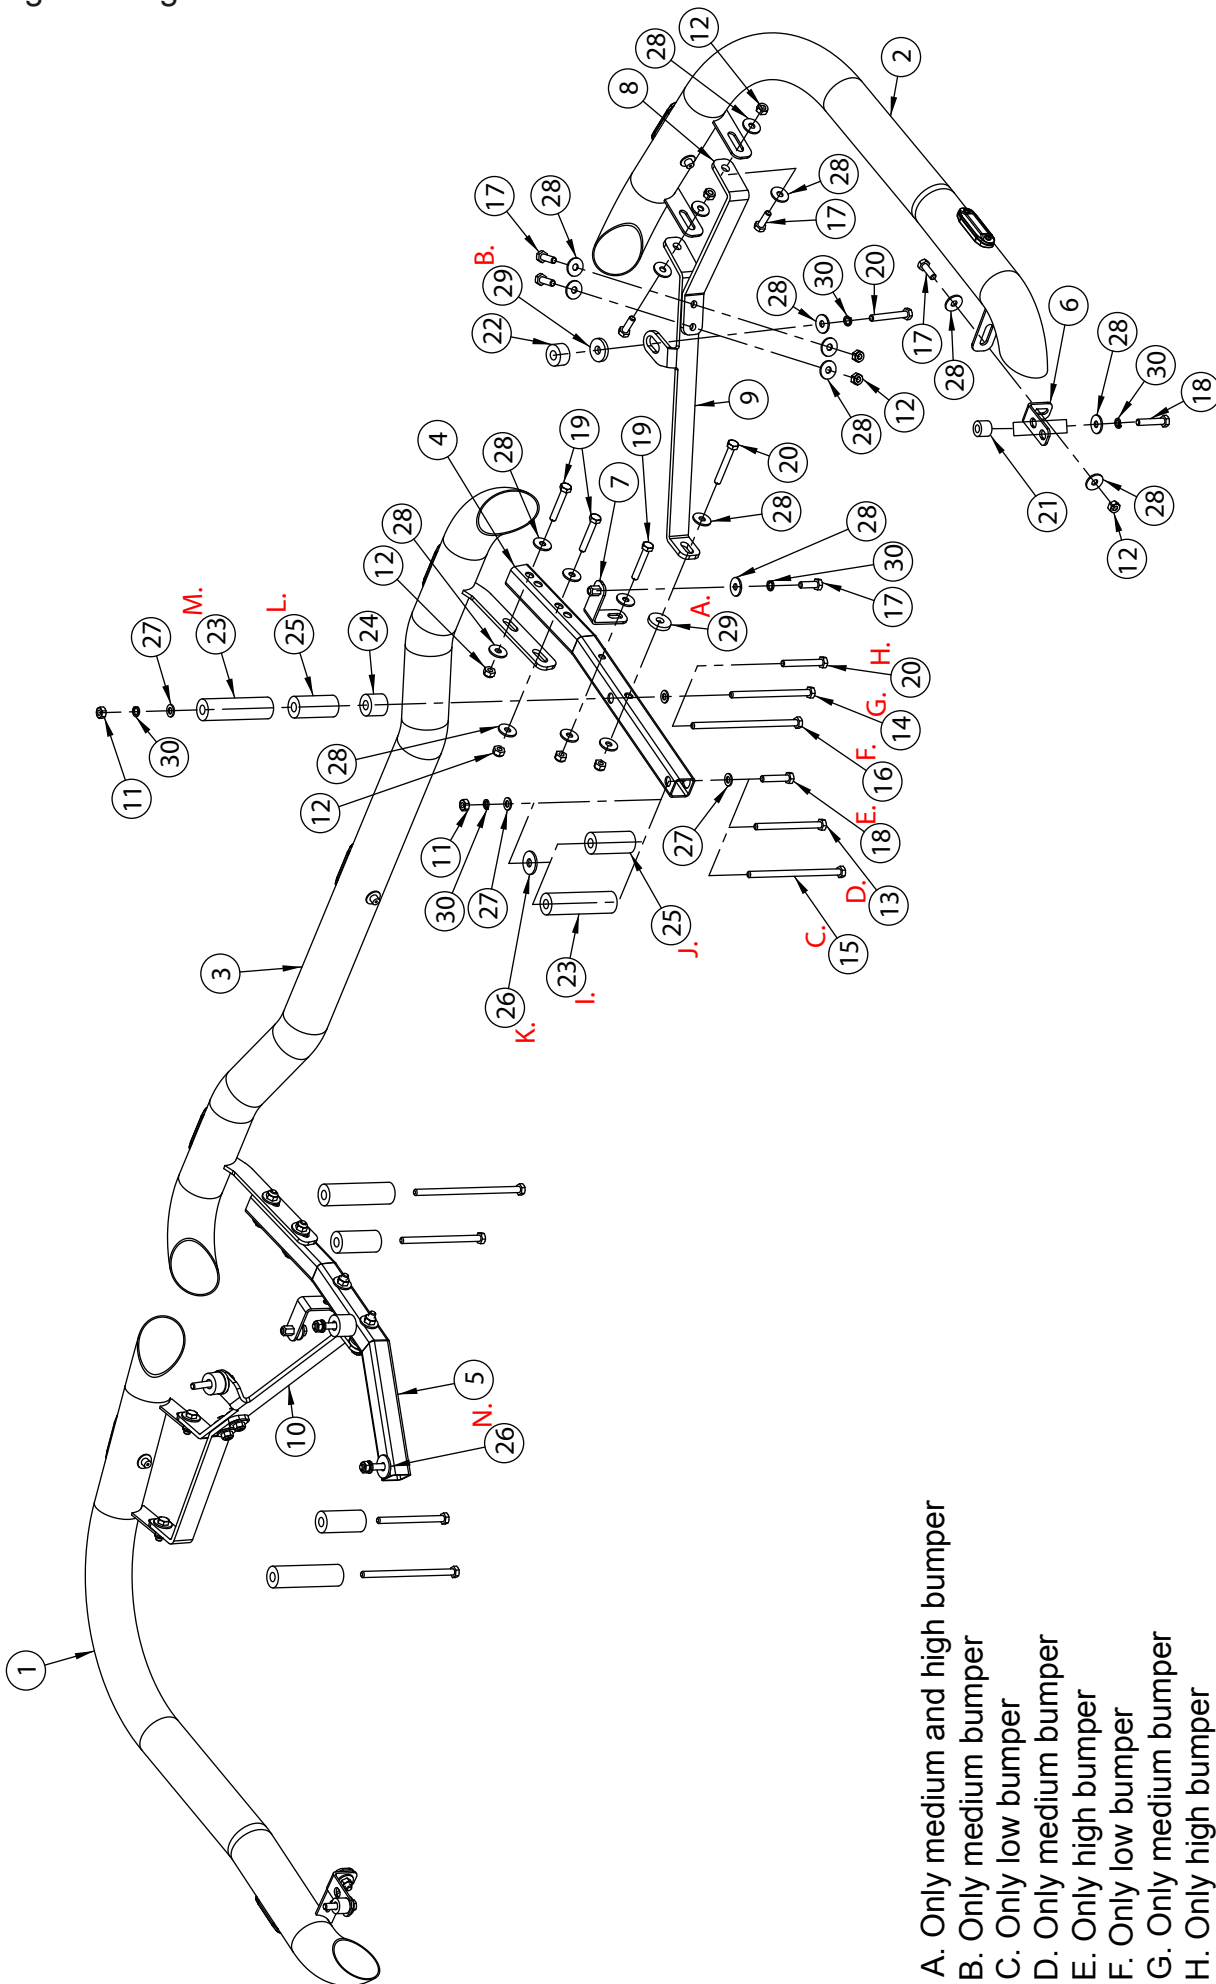

Scania R 2016-

Esistangekaitse 3-osaline | Cityguard 3 part design | Передняя дуга 3 части дизайна | Cityguard
3-teiliges Design

- A. Only medium and high bumper
- B. Only medium bumper
- C. Only low bumper
- D. Only medium bumper
- E. Only high bumper
- F. Only low bumper
- G. Only medium bumper
- H. Only high bumper
- I. Only low bumper
- J. Only medium bumper
- K. Only low and medium bumper
- L. Only medium bumper, use together with 24
- M. Only low bumper, use together with 24
- N. Use with all bumpers