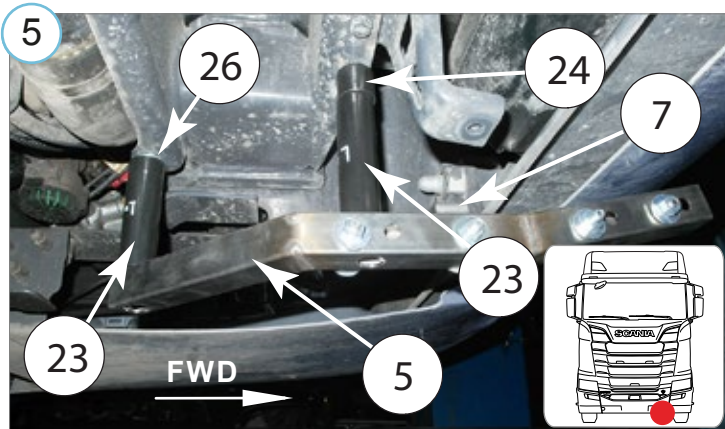

Scania R 2016-

Esistangekaitse 3-osaline | Cityguard 3 part design | Передняя дуга 3 части дизайна | Cityguard 3-teiliges Design

Low bumper