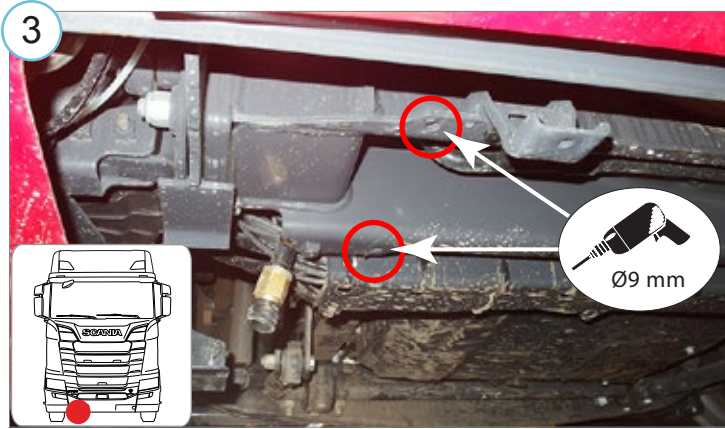

Scania R 2016-

Esistangekaitse 3-osaline | Cityguard 3 part design | Передняя дуга 3 части дизайна | Cityguard 3-teiliges Design

Low bumper