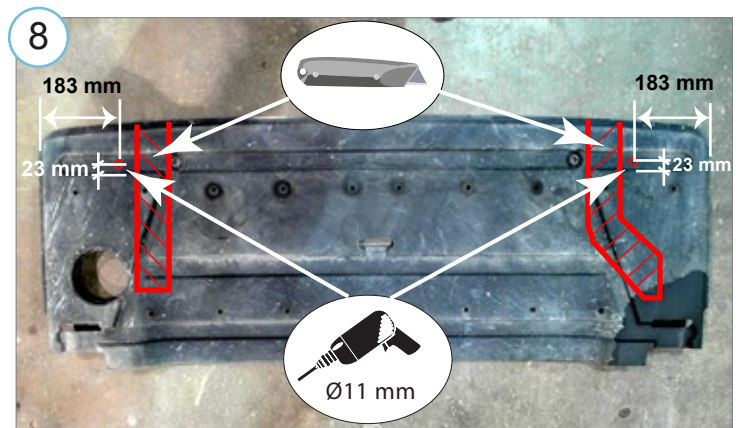

Scania R 2016-

Esistangekaitse 3-osaline | Cityguard 3 part design | Передняя дуга 3 части дизайна | Cityguard 3-teiliges Design

Low bumper