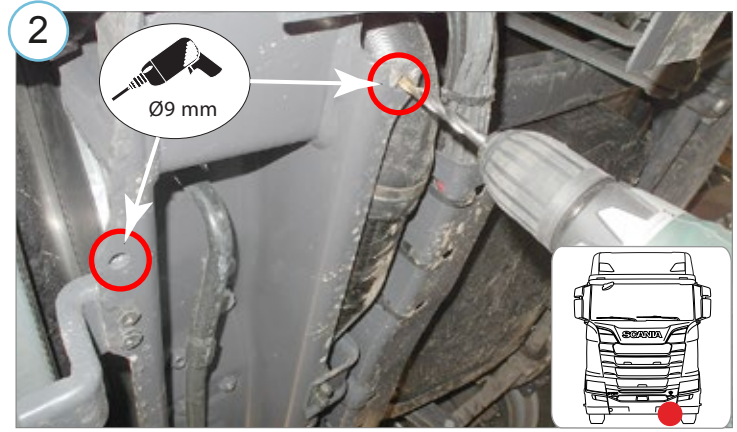

Scania R 2016-

Esistangekaitse 3-osaline | Cityguard 3 part design | Передняя дуга 3 части дизайна | Cityguard 3-teiliges Design

Low bumper