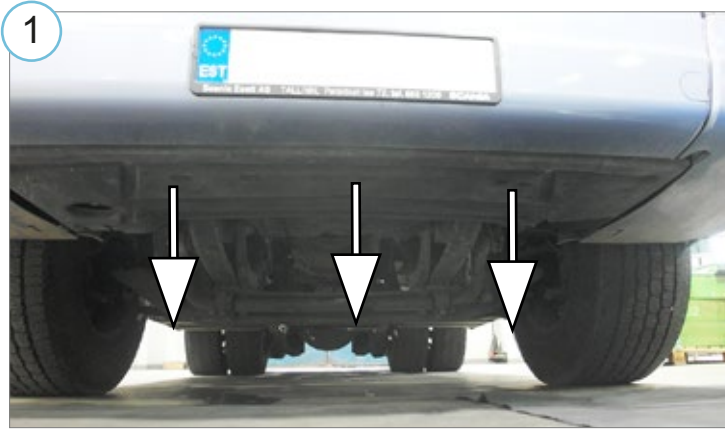

Scania R 2016-

Esistangekaitse 3-osaline | Cityguard 3 part design | Передняя дуга 3 части дизайна | Cityguard 3-teiliges Design

Low bumper