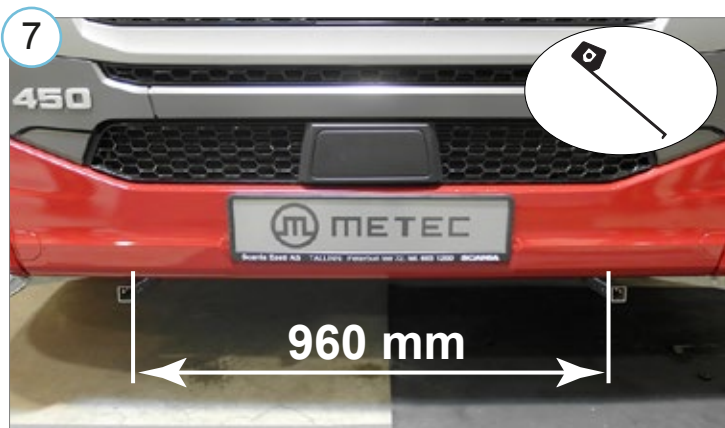

Scania R 2016-

Esistangekaitse 3-osaline | Cityguard 3 part design | Передняя дуга 3 части дизайна | Cityguard 3-teiliges Design

Low bumper