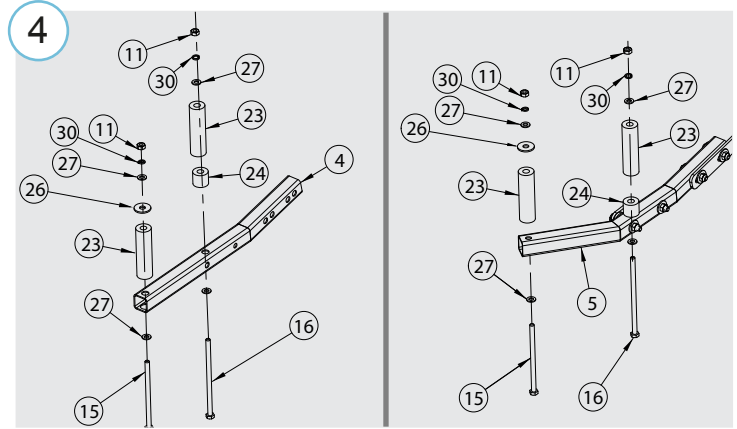

Scania R 2016-

Esistangekaitse 3-osaline | Cityguard 3 part design | Передняя дуга 3 части дизайна | Cityguard 3-teiliges Design

Low bumper