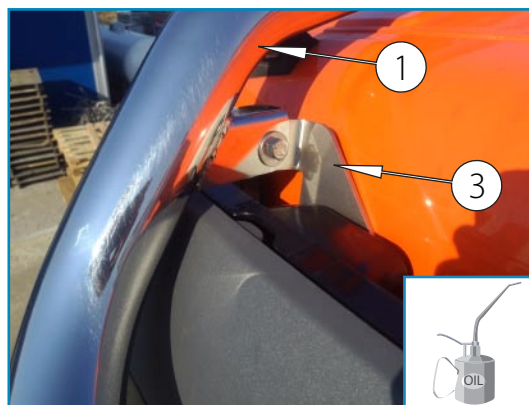

Pilt 9 / Pic. 9 / Рис. 9

Pilt 10 / Pic. 10 / Рис. 10

Data of the product

- Measures : 200x770x1680 mm.
- Weight : 12,3 kg.
- Time of mounting : 45 min.